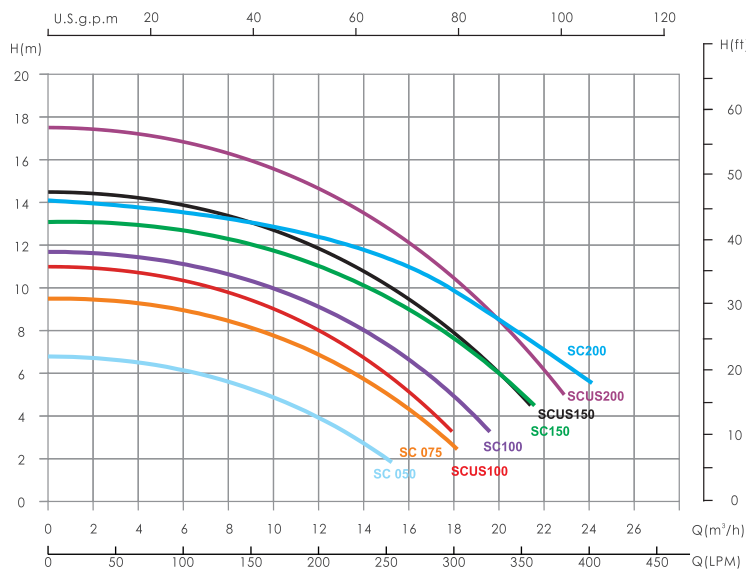

# Pump SC SERIES

VALUE FOR TRUSTED PERFORMANCE  
For the medium size residential pools

1. 1.5 inch suction and discharge port with transparent lid
2. Asynchronous, Two poles motor
3. Class insulation: 130(B)
4. IPX5 Waterproof standard
5. Built-in thermal protection
6. Overload protection
7. External heat sink
8. Available in 50Hz or 60Hz with 220V/110V
9. Special design union compatible for both Imperial and Metric measurement standard
10. S.S. 316 Shaft
11. S.S. 316 Mechanical seal
12. Self-Priming up to 2m above water level
13. Testing Pressure 50PSI (3.5 Bar)
14. Basket Volume 2.5 litres

## Technical Information:

Remark: The performance curve above is for 50Hz models

## Product Information and Dimension:

Model 50Hz	Input (kW)	Current (AMP)	Noise (dB)	Head (m)					
				4	6	8	10	12	14
SC050	0.51	2.5	60	12	6.8	--	--	--	--
SC075	0.75	3.5	68	16.4	13.8	9	--	--	--
SC100	0.97	4.7	70	19	17	14	10	--	--
SC150	1.30	5.9	70	22	20	17.2	14	--	--
SC200	1.71	8.2	73	26	23.2	21	18	--	--
SCUS100	0.97	4.2/8.4	70	17	15	12	7	--	--
SCUS150	1.40	6.2/12.4	70	--	20	18	15	11.8	5
SCUS200	1.80	8.0/16.0	73	--	22	20.8	18.6	16	13

Code 220V/50Hz	Code 220V/60Hz	Code 230V/115V/60Hz	Model	Connection Size	Horsepower	Weight(kg)	Capacitance 220V	Capacitance 110V	Capacitance 110V/230V	A mm
88021703	88021803	/	SC050	1.5" / 50mm	0.5hp	10.4	14μF	40μF	/	600
88021704	88021804	/	SC075	1.5" / 50mm	0.75hp	12.1	20μF	60μF	/	600
88021705	88021805	/	SC100	1.5" / 50mm	1.0hp	13.4	25μF	90μF	/	600
88021707	88021807	/	SC150	1.5" / 50mm	1.5hp	14.9	25μF	90μF	/	600
88021708	88021808	/	SC200	1.5" / 50mm	2.0hp	15.4	30μF	90μF	/	600
/	/	88020605	SCUS100	1.5" / 50mm	1.0hp	15	/	/	90μF	610
/	/	88020607	SCUS150	1.5" / 50mm	1.5hp	16	/	/	90μF	610
/	/	88020608	SCUS200	1.5" / 50mm	2.0hp	17.5	/	/	100μF	610